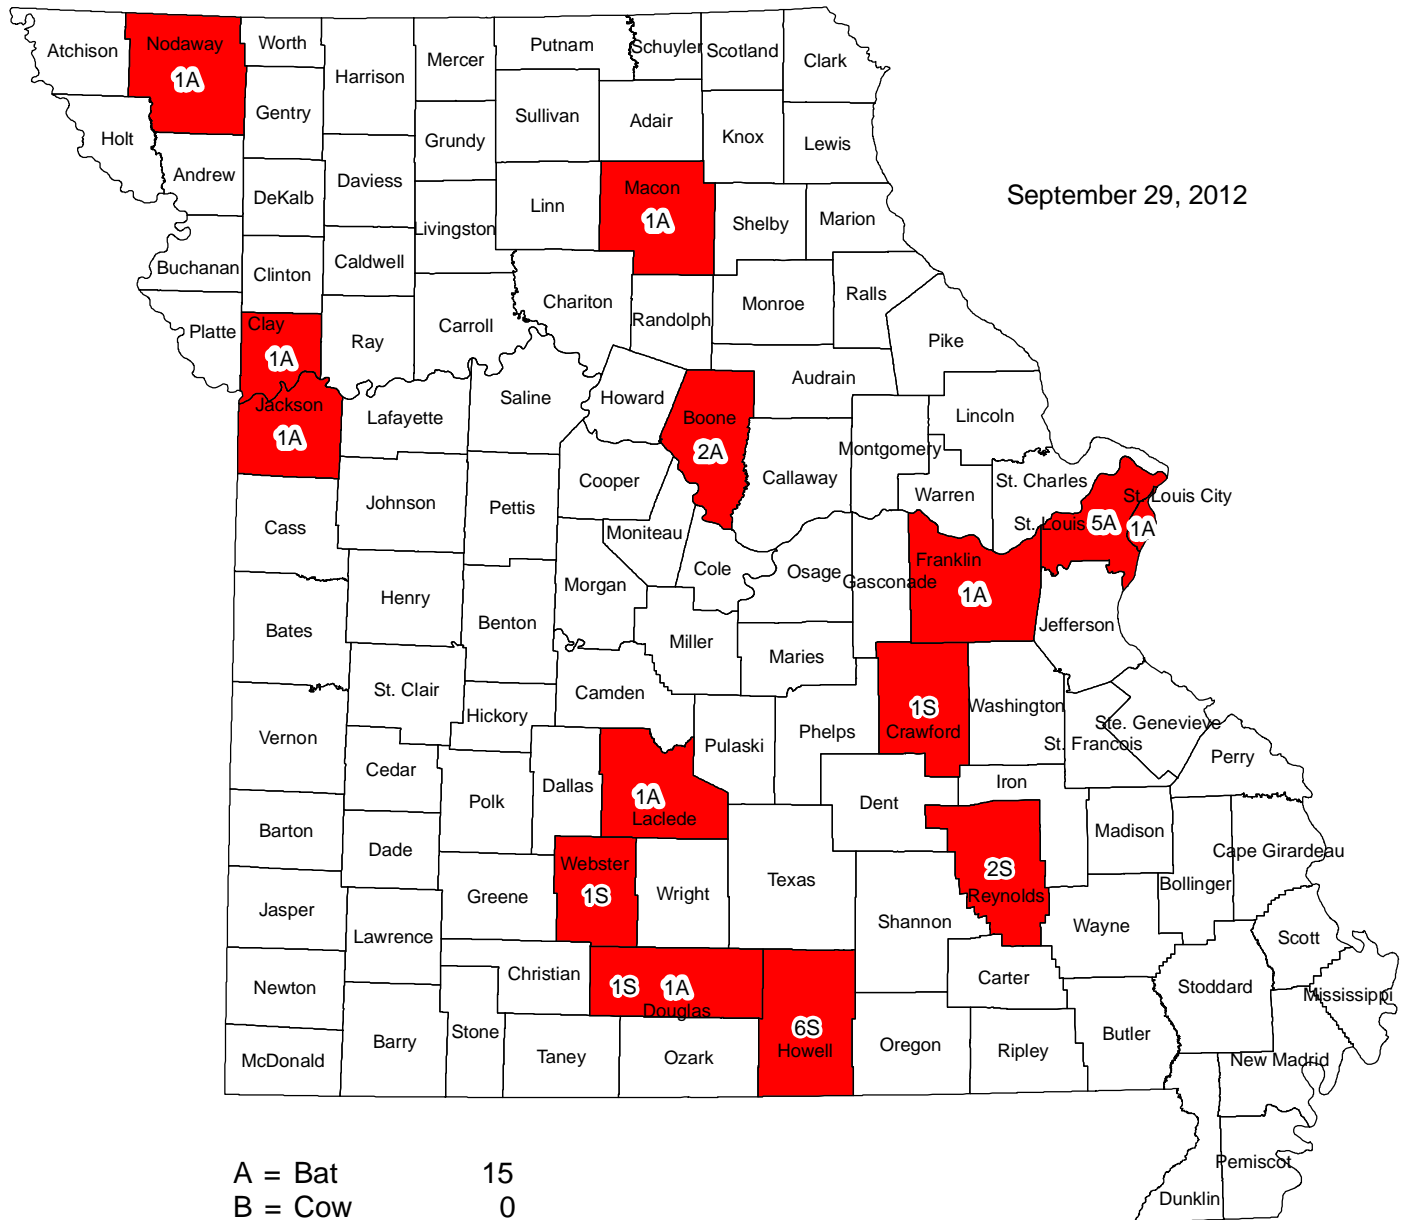

# Confirmed Animal Rabies in Missouri 2012

A = Bat	15
B = Cow	0
C = Cat	0
D = Dog	0
F = Fox	0
H = Horse	0
R = Raccoon	0
S = Skunk	11
-----	
Total	26

 Counties with Animal Rabies