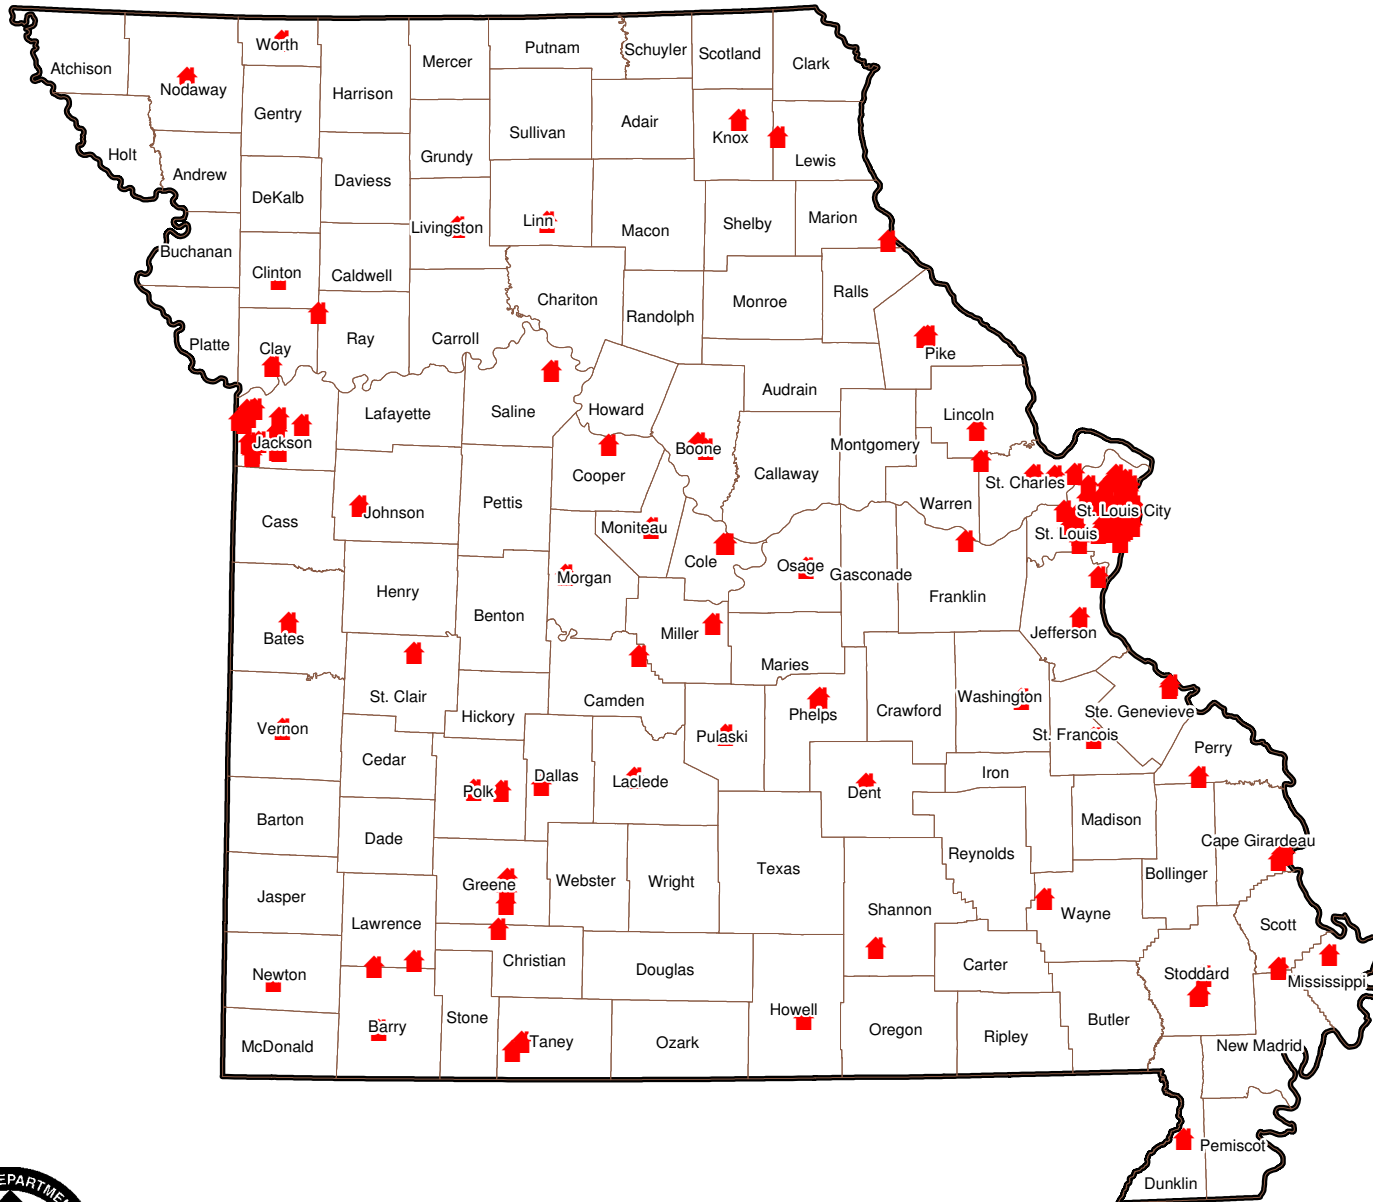

ADULT DAYCARES LOCATED IN MISSOURI

Map Details

 daycareAdult